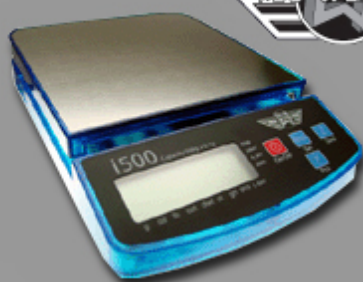

iBalance Mid Series

www.balances.com

Quick Purchase links:

- [USA](#)
- [Canada](#)
- [Europe](#)

The i500, i1200, and i2600 are professional compact scales with a backlight and extra large LCD screen. The backlight makes it easy to read from a distance. Each scale now comes with a large Stainless Steel tray, parts counting features and 6AA batteries or an AC Adaptor.

Scale professionals know that "multiplied" sensors simply won't cut it when accuracy and durability count. The i500 uses a true 5000 division load cell, the i1200 uses a true 12000 division load cell and the i2600 uses a whopping 26000 division load cell. These commercial grade sensors make this scale incredibly accurate and durable. The i series also has an integrated thermistor to compensate for temperature changes and auto zero tracking to ensure stability.

- Now Improved for 2006 with more features!
- Reads in **Grams, Ounces, Pounds, Troy Ounces, Pennyweight, Carats, and Grains**
- Tare and Beep function
- Accurate +/- 0.1 gram
- True division load cells
- Large backlit LCD display
- Large Stainless Steel Platform
- Adjustable Auto Off and Backlight features
- Advanced Parts Counting feature

Statistics

Accuracy	+/- 0.1g / 0.005oz / 0.05dwt / 0.005ozt / 0.5ct / 0.0005lb / 1gn
Max Capacity i500	500g / 18oz / 322dwt / 16ozt / 2500ct / 1.1lb / 7716gn
Max Capacity i1200	1200g / 42.5oz / 772dwt / 39ozt / 6000ct / 2.65lb / 18518gn
Max Capacity i2600	2600g / 91.71oz / 1672dwt / 83.6ozt / 13000ct / 5.75lb / 23.4n / 40124gn
Operating Temperature	32-104F (0-40C)
Calibration	Digital Auto with external mass: 500g (i500), 1200g (i1200), 2600g (i2600)
Parts Counting	Standard (built-in) with 10,20, 50 or 100 piece sample sizes
Platform Size	5¾" x 5¾" (145 cm x 145cm) Genuine Stainless Steel